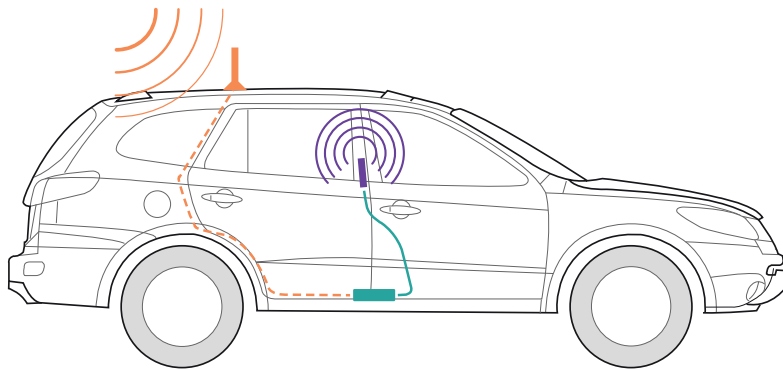

- BOOSTS SIGNAL ON ALL AVAILABLE NETWORK SPEEDS
- FAST NETWORK SPEEDS
- UP TO +50 dB GAIN
- MULTI-USER WIRELESS BOOSTER

Kit Includes

Drive X

4" Mini Magnet-Mount Antenna (301126)

Slim Low-Profile Antenna (314401)

Power Supply (859913)

About

weBoost's **Drive X** is our most powerful, professional grade vehicle cell phone signal booster. Commonly used by first responders throughout Canada to boost signals while out on the road with a 60% larger service range than the other boosters. The Drive X ensures that you get better voice and data with fewer dropped calls, improved voice quality, faster uploads and downloads, and allows up to 2 hours additional talk time in weak-signal areas. weBoost's Drive X boosts cell signals up to 32x and enhances signals for everyone in the vehicle whether it's a car, truck or van.

The Drive X is compatible with all major Canadian mobile carriers and is ISED certified. All components needed for installation are included as well as simple instructions for a quick, easy setup. Plug the Drive X into the car's power supply, place the magnetic antenna on the center of the roof, and get better wireless signal on the road now. The Drive X comes with a 2-year warranty from manufacturer and a 30-day money back guarantee.

Installation

- 1 Receives signal:** The powerful antenna reaches out to access voice and data signals, and deliver them to the booster.
- 2 Boost signal:** The booster receives the signal, amplifies it, and serves as a relay between your phone and the nearest cell tower.
- 3 Broadcasts signal:** Your devices get a stronger signal, and calls and data are fed through the booster back to the network.