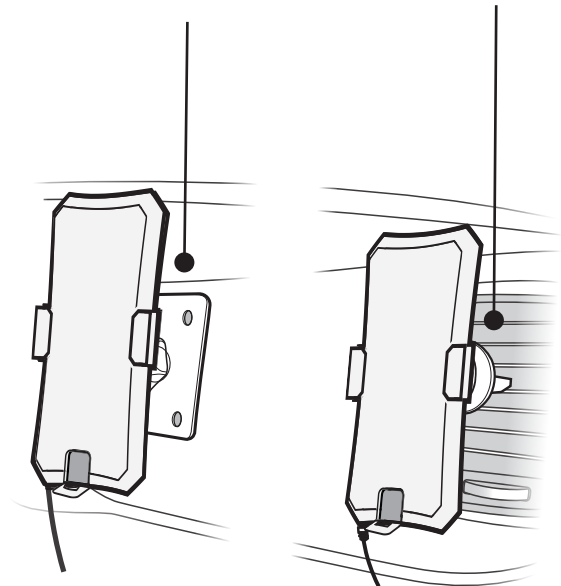

SureCall Cradle Vehicle Antenna

SC-Cradle-F

Universal Dash-Mount Phone Cradle with Built-In Mobile Antenna

Overview

SureCall's universal dash-mount phone cradle with mobile antenna offers all the convenient features of a standard vehicle phone cradle with the added benefit of a built-in cellular antenna. The phone cradle includes ball-joint attachment with a swivel mounting base for multiple interior mounting options.

Features / Benefits

- Adjustable to fit any size cell phone
- Built-in cradle antenna communicates directly with the cell phone
- Multiple mounting options: Adhesive or permanent-mount base or vent clip
- Attached 13" cable with FME-Female connector
- Installs in minutes
- Spring-loaded expandable grip arms and optional base support folds down to secure phone in cradle

Ball joint

A. Adhesive or permanent base

B. Vent clip

Mounting Options

Ball joint to adhesive or permanent base – or ball joint to vent clip

Technical Specifications

Model:	SC-Cradle-F
Frequencies supported:	698-960 / 1700-2700 MHz
Supported standards:	CDMA, WCDMA, GSM, EDGE, HSPA+, EVDO, 4G and all cellular standards
Impedance:	50 Ohm
Average gain:	-0.39 dBi (698-894 MHz) 2.6 dBi (1710-2155 MHz)
Connector:	FME-Female
Cable length:	13 inch
Cable type:	RG-174
Height:	5.28 inch
Width:	2.81 inch
Max arm width:	4 inch
Weight:	2.82 oz