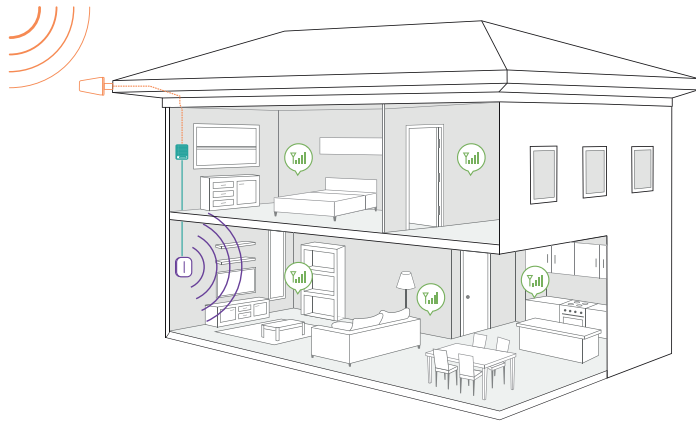

- LTE** FASTEST NETWORK SPEEDS
- UP TO 7,500 sq. ft. COVERAGE
- UP TO +72 dB GAIN
- MULTI-USER WIRELESS BOOSTER

About

The weBoost **Home Complete** cell signal booster offers best-in-class performance in its price range. The Home Complete offers homeowners the ability to enhance networks speeds across all carriers throughout a large, multi-level home—up to 7,500 sq. ft. With the addition of Band 25, it also provides enhanced support for additional carriers across Canada. The Home Complete's booster and inside antenna are designed to complement contemporary décor. For ease of installation and versatility, the wall-mount brackets for the booster and inside antenna can be secured with the included 3M® Command™ strips or using screws (not included). The inside antenna also features a built-in kickstand for optional shelf placement. With donor and server ports on the top of the booster unit, the Home Complete helps prioritize cable access and organization. Users will experience faster data speeds, better voice quality, fewer dropped calls, and superior streaming capability. Like all weBoost boosters, it works on all major Canadian carriers. Comes with installation guide, 2-year manufacturer's warranty, and 30-day money-back guarantee.

Kit Includes

Coverage Area

IF YOUR OUTSIDE SIGNAL IS	YOUR BOOSTED SIGNAL MAY BE
●●●●● -89 AND LOWER About 5 bars	UP TO 7,500 sq. ft.
●●●●○ -90 dB About 3 to 4 bars	UP TO 4,000 sq. ft.
●●○○○ -100 dB About 1 to 2 bars	UP TO 2,000 sq. ft.
○○○○○ No existing	A signal booster likely will not work

Installation

- 1 Receives signal:** The outside antenna reaches out to access the existing strong outdoor cell signal and delivers it indoors to the booster.
- 2 Boost signal:** The booster receives the signal, amplifies it, and serves as a relay between your phone and the nearest cell tower.
- 3 Broadcasts signal:** Your devices get a stronger signal, and calls and data are fed through the booster back to the network.