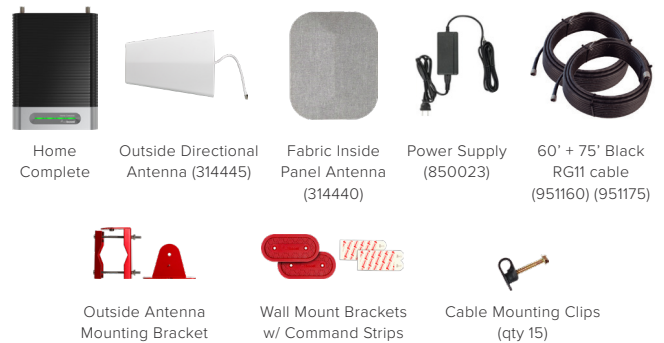

Kit Includes

Coverage Area

IF YOUR OUTSIDE SIGNAL IS	YOUR BOOSTED SIGNAL MAY BE
●●●●● -89 AND LOWER About 5 bars	UP TO 7,500 sq. ft.
●●●●○ -90 dB About 3 to 4 bars	UP TO 4,000 sq. ft.
●●○○○ -100 dB About 1 to 2 bars	UP TO 2,000 sq. ft.
○○○○○ No existing	A signal booster likely will not work

Specifications

SKU NUMBER	650145	
FREQUENCIES	Band 12/17	700 MHz
	Band 13	700 MHz
	Band 5	850 MHz
	Band 4	1700/2100 MHz
	Band 25/2	1900 MHz
MAX GAIN	72 dB	
IMPEDANCE	75 Ohm	
POWER	110-240V AC, 50-60 Hz, 20 W	
CONNECTORS	F-Female	
BOOSTER DIMENSIONS	8.25 x 6 x 2.4 in	
BOOSTER WEIGHT	1.55 lbs