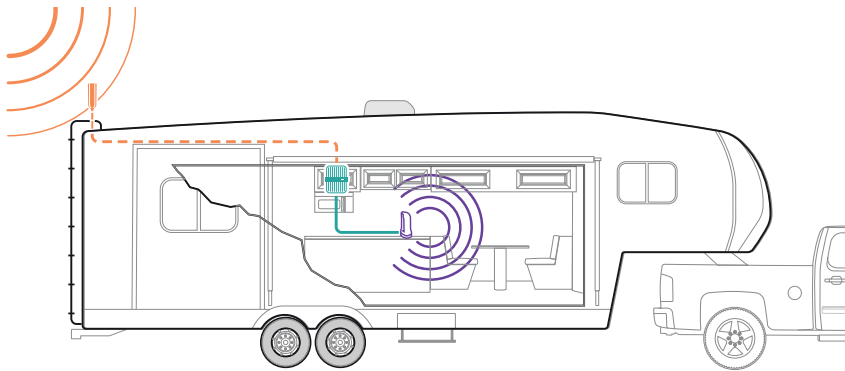

- BOOSTS SIGNAL ON ALL AVAILABLE NETWORK SPEEDS
- FAST NETWORK SPEEDS
- UP TO +50 dB GAIN
- MULTI-USER WIRELESS BOOSTER

Kit Includes

Drive Reach	Drive RV Outside Antenna (311230)	Desktop Inside Antenna (311235)	25' Black RG-6 Cable (950625)	AC/DC Wall Power Supply (850012)	
Spring	13" Mast Extension	Side Exit Adapter	Antenna Ladder Mount Bracket	1 set of 15 Coax Cable Tie-Downs	Thread Lock

The Drive Reach RV kit comes with everything for DIY installation; including 25' of RG-6 extender cable for ideal booster placement within RVs of any size. With side-exit adapter and mounting hardware, the outside antenna fits universal CB-antenna mounts and exterior RV ladder poles. Drive Reach RV is compatible with all cell phones, hotspots, cellular-connected tablets, and other cell devices on all major Canadian mobile carriers.

*New frequency band utilized by Drive Reach RV

Installation

- 1 Receives signal:** The powerful antenna reaches out to access a voice and data signal, and delivers it to the booster.
- 2 Boost signal:** The booster receives the signal, amplifies it, and serves as a relay between your phone and the nearest cell tower.
- 3 Broadcasts signal:** Your devices get a stronger signal, and calls and data are fed through the booster back to the network.