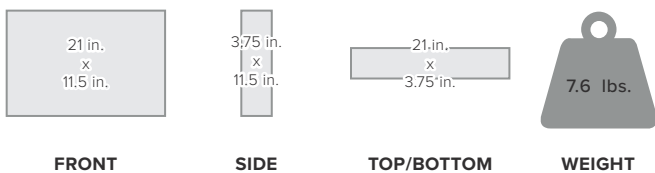

Package Dimensions

21 L x 11.5 W x 3.75 H

MASTER CARTON: 22 L x 18.5 W x 12.5 H | 33.87 lbs. | QTY 4

FOR PARTNER'S USE

650354_Drive-REACH-RV_CA_SS_111620

Support

2-Year Warranty from Purchase.

Website: www.weboost.ca/support