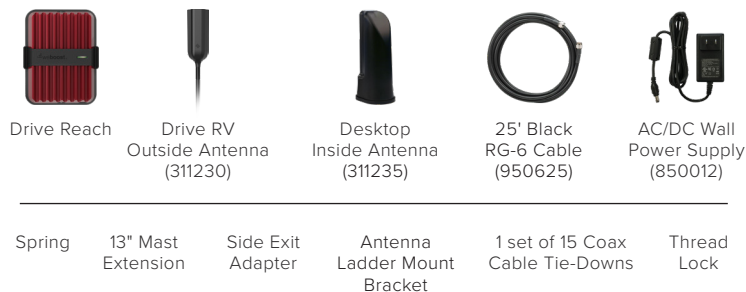

Drive Reach RV

SKU: 650354

FEATURES

- Modular antenna design for optimal positioning on RVs.
- Outside antenna fits universal CB mounts (3/8-24 thread).
- Spring base protects antenna from wind and low branches.
- Works with ALL phones and cellular devices on ALL carriers.
- Boosts cell signal in RVs when parked or while in motion.

- BOOSTS SIGNAL ON ALL AVAILABLE NETWORK SPEEDS
- FAST NETWORK SPEEDS
- UP TO +50 dB GAIN
- MULTI-USER WIRELESS BOOSTER

Kit Includes

Drive Reach	Drive RV Outside Antenna (311230)	Desktop Inside Antenna (311235)	25' Black RG-6 Cable (950625)	AC/DC Wall Power Supply (850012)	
Spring	13" Mast Extension	Side Exit Adapter	Antenna Ladder Mount Bracket	1 set of 15 Coax Cable Tie-Downs	Thread Lock

The Drive Reach RV kit comes with everything for DIY installation; including 25' of RG-6 extender cable for ideal booster placement within RVs of any size. With side-exit adapter and mounting hardware, the outside antenna fits universal CB-antenna mounts and exterior RV ladder poles. Drive Reach RV is compatible with all cell phones, hotspots, cellular-connected tablets, and other cell devices on all major Canadian mobile carriers.

Like all weBoost boosters, the Drive Reach RV is ISED Canada approved and comes with a 2-year warranty.

Specifications

MODEL NUMBER	650354	
FREQUENCIES	Band 12/17	700 MHz
	Band 13	700 MHz
	Band 5	850 MHz
	Band 4	1700/2100 MHz
	Band 25/2*	1900 MHz
MAX GAIN	50 dB	
IMPEDANCE	50 Ohm	
POWER	5V / 4.5A	
CONNECTORS	SMB Female	
BOOSTER DIMENSIONS	6 x 4.5 x 1.5 in.	
BOOSTER WEIGHT	1.8 lbs	