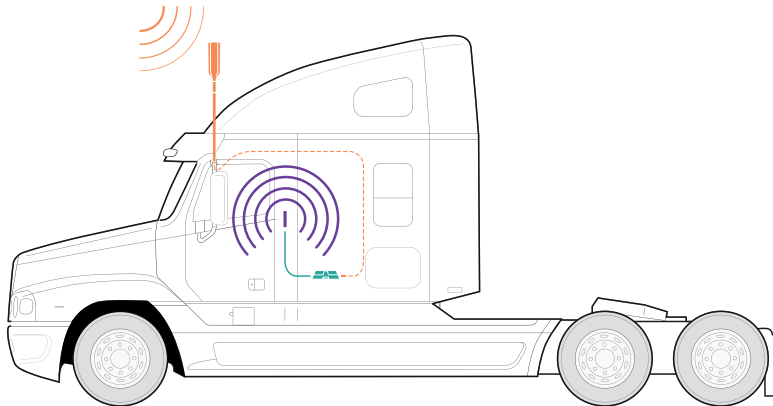

Drive Reach OTR

SKU: 472154 MAP: \$699.99

FEATURES

- Boosts signal for trucks with the OTR Trucker Antenna.
- Modular, height-adjustable antenna, from 7.5 to 40 inches so it can be installed on any vehicle.
- For multiple devices and users.
- Works on ALL cellular devices with ALL carriers simultaneously.
- Enhances talk, text, and high-speed data internet.

The **Drive Reach OTR** is our most powerful in-vehicle truck cell phone signal booster certified in the US, with Wilson Electronics* ruggedized, all weather OTR Truck Omni-Directional Antenna for maximum connection range and a 60% larger service range than the other boosters out there. The Drive Reach OTR boosts voice and data with max FCC-allowed 50 dB system gain, enhancing all available network signals, up to 32x. Drivers get fewer lost connections and dead zones, better audio quality, faster data uploads and downloads with this premier signal booster.

As with all weBoost boosters, all components needed for installation come in one package for easy DIY installation. The power supply plugs into CLA, while ignition power kits are also available. The Drive Reach OTR works with all cellular devices and all U.S. carriers. The booster kit comes with parts to accommodate multiple installation options. Included are 2 mast extensions, 3-way antenna mount, side exit adapter, antenna spring, cable adapter, and thread lock packets.

*New frequency band utilized by Drive Reach OTR

Installation

- 1 Receives signal:** The powerful antenna reaches out to access voice and data signals, and deliver them to the booster.
- 2 Boost signal:** The booster receives the signal, amplifies it, and serves as a relay between your phone and the nearest cell tower.
- 3 Broadcasts signal:** Your devices get a stronger signal, and calls and data are fed through the booster back to the network.