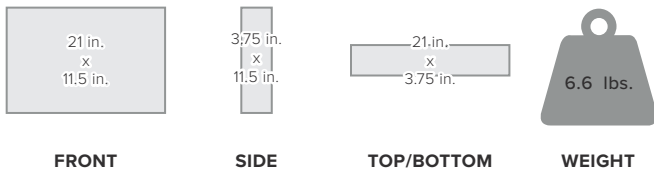

Available Accessories

Optional Antenna Kits

9.8" Wide Band
Omni-Directional
Marine Antenna
304420*

4" Mini Magnet
Mount Antenna
301126*

Package Dimensions

21 L x 11.5 W x 3.75 H

MASTER CARTON: 22 x 18.5 x 12.5 | 29.91 Lbs. | QTY 4