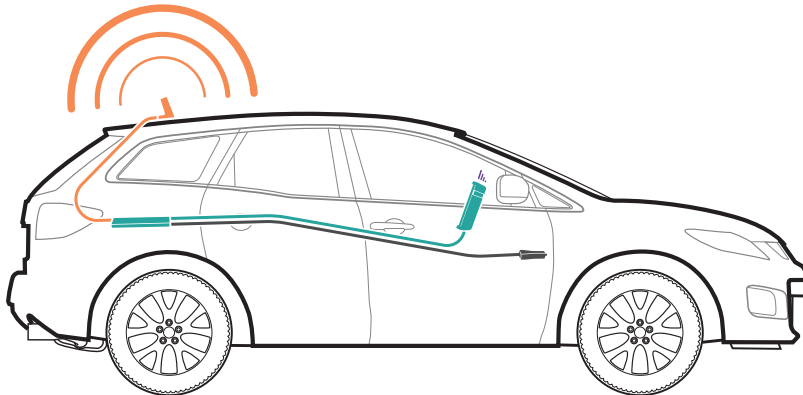

Power Supply (850002)

Magnetic Vent Clip

About

The **Drive Sleek** is weBoost's most versatile 4G vehicle cell phone signal booster. This 4G booster can boost cell signals up to 32x, enhancing 4G LTE and 3G signals for one cellular device used in a car, truck, van or RV - The device held securely in the included cradle. weBoost's Drive Sleek is compatible with all US and Canadian networks such as Verizon, AT&T, Sprint, T-Mobile, US Cellular, Straight Talk and more.

Installation

- 1 Receives signal:** The powerful antenna reaches out to access a voice and 3G, 4G, and LTE data signal, and delivers it to the booster.
- 2 Boost signal:** The booster receives the signal, amplifies it, and serves as a relay between your phone and the nearest cell tower.
- 3 Broadcasts signal:** Your devices get a stronger signal, and calls and data are fed through the booster back to the network.