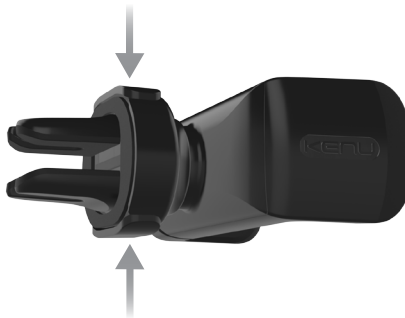

Airframe[®] Pro is our most advanced car mount yet. We've designed this new mount from the ground up to be more stable, more secure, and more compatible than ever. The premium materials and refined design look great in any car, and its compact size makes it perfect for travel.

Portrait and Landscape viewing

Works with any vent type

One-handed operation

New 2017 Features

Extra-Large Expandable Grip ^{New}

We've engineered this new grip to hold up to the largest phones and cases, such as Otterbox and Lifeproof for iPhone 7 Plus.

Push-Button Vent Clip ^{New}

The new spring-loaded vent clip is super secure, safe for all car air vents, and attaches with push-button convenience.

360° Pivot ^{New}

A remarkably smooth ball-and-socket joint allows the phone to be positioned at any angle, keeping the screen safely in view.