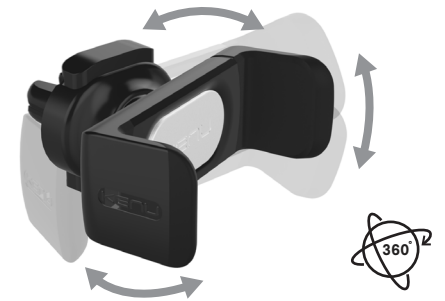

Airframe[®] Pro is our most advanced car mount yet. We've designed this new mount from the ground up to be more stable, more secure, and more compatible than ever. The premium materials and refined design look great in any car, and its compact size makes it perfect for travel.

Portrait and Landscape viewing

Works with any vent type

One-handed operation

New 2017 Features

Extra-Large Expandable Grip ^{New}

We've engineered this new grip to hold up to the largest phones and cases, such as Otterbox and Lifeproof for iPhone 7 Plus.

Push-Button Vent Clip ^{New}

The new spring-loaded vent clip is super secure, safe for all car air vents, and attaches with push-button convenience.

360° Pivot ^{New}

A remarkably smooth ball-and-socket joint allows the phone to be positioned at any angle, keeping the screen safely in view.